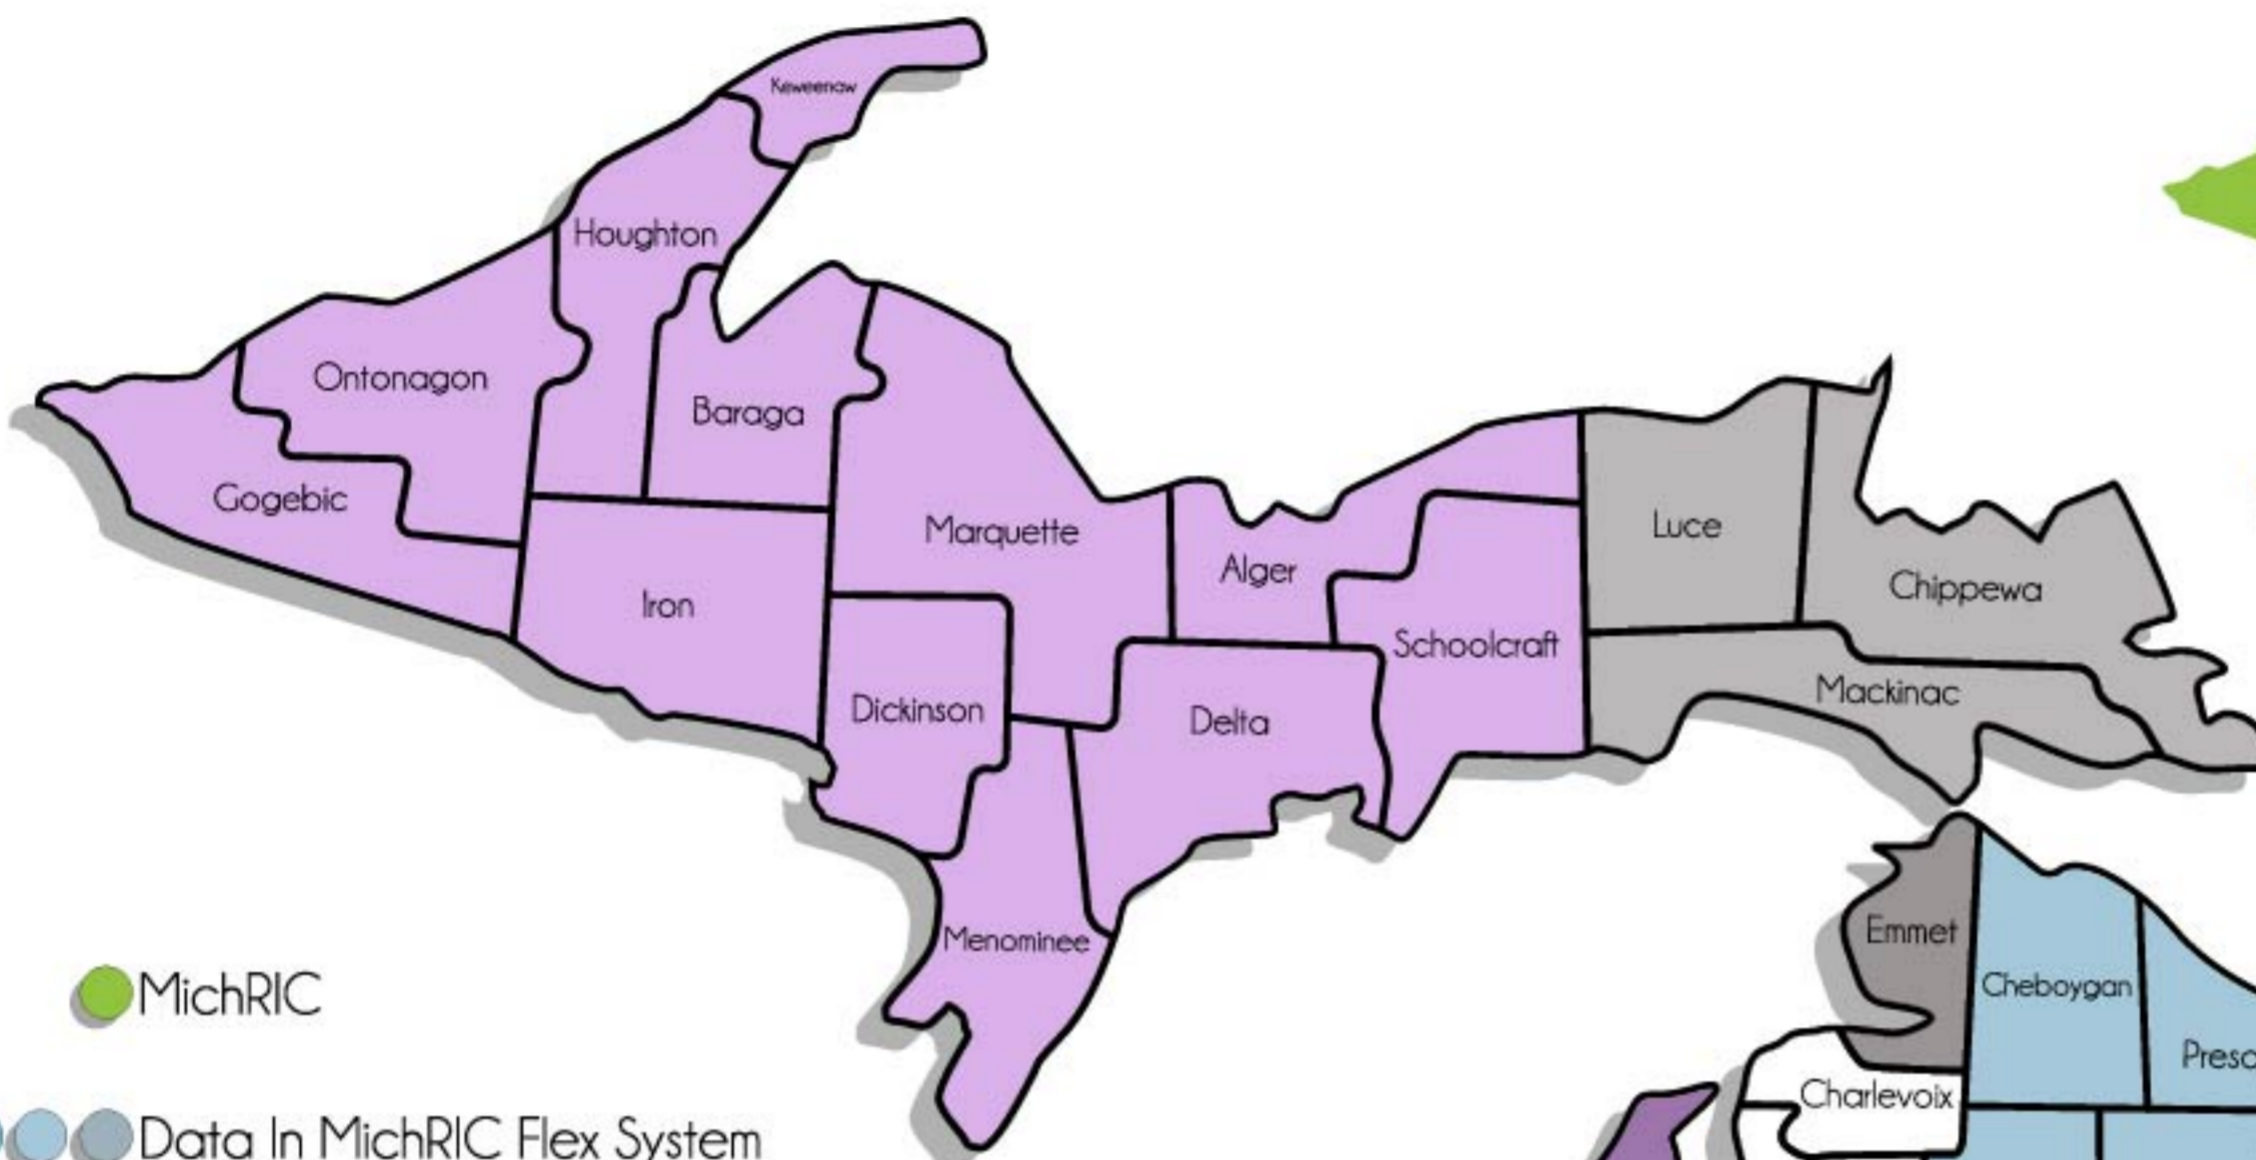

MLS ACCESS AND DATA-SHARING

- MichRIC
- ● ● ● Data In MichRIC Flex System
 - Greater Lansing Association of REALTORS®
 - RealComp MLS/ MiRealSource
 - Water Wonderland Board of REALTORS®*
 - Ann Arbor Area Association of REALTORS®
- ● ● Data in RPR
 - UP Association of REALTORS®*
 - Clare-Gladwin Board of REALTORS®*
 - Northern Great Lakes MLS*
- ● ● No Data Share
 - Charlevoix, Antrim, Kalkaska Association of REALTORS®*
 - Eastern UP Association of REALTORS®*
 - Emmet County Association of REALTORS®*

*Does NOT Include Compensation Sharing

Please Note: Jackson, Washtenaw (Ann Arbor), Wexford, Missaukee, and Roscommon County data is not currently in the system. COMING SOON