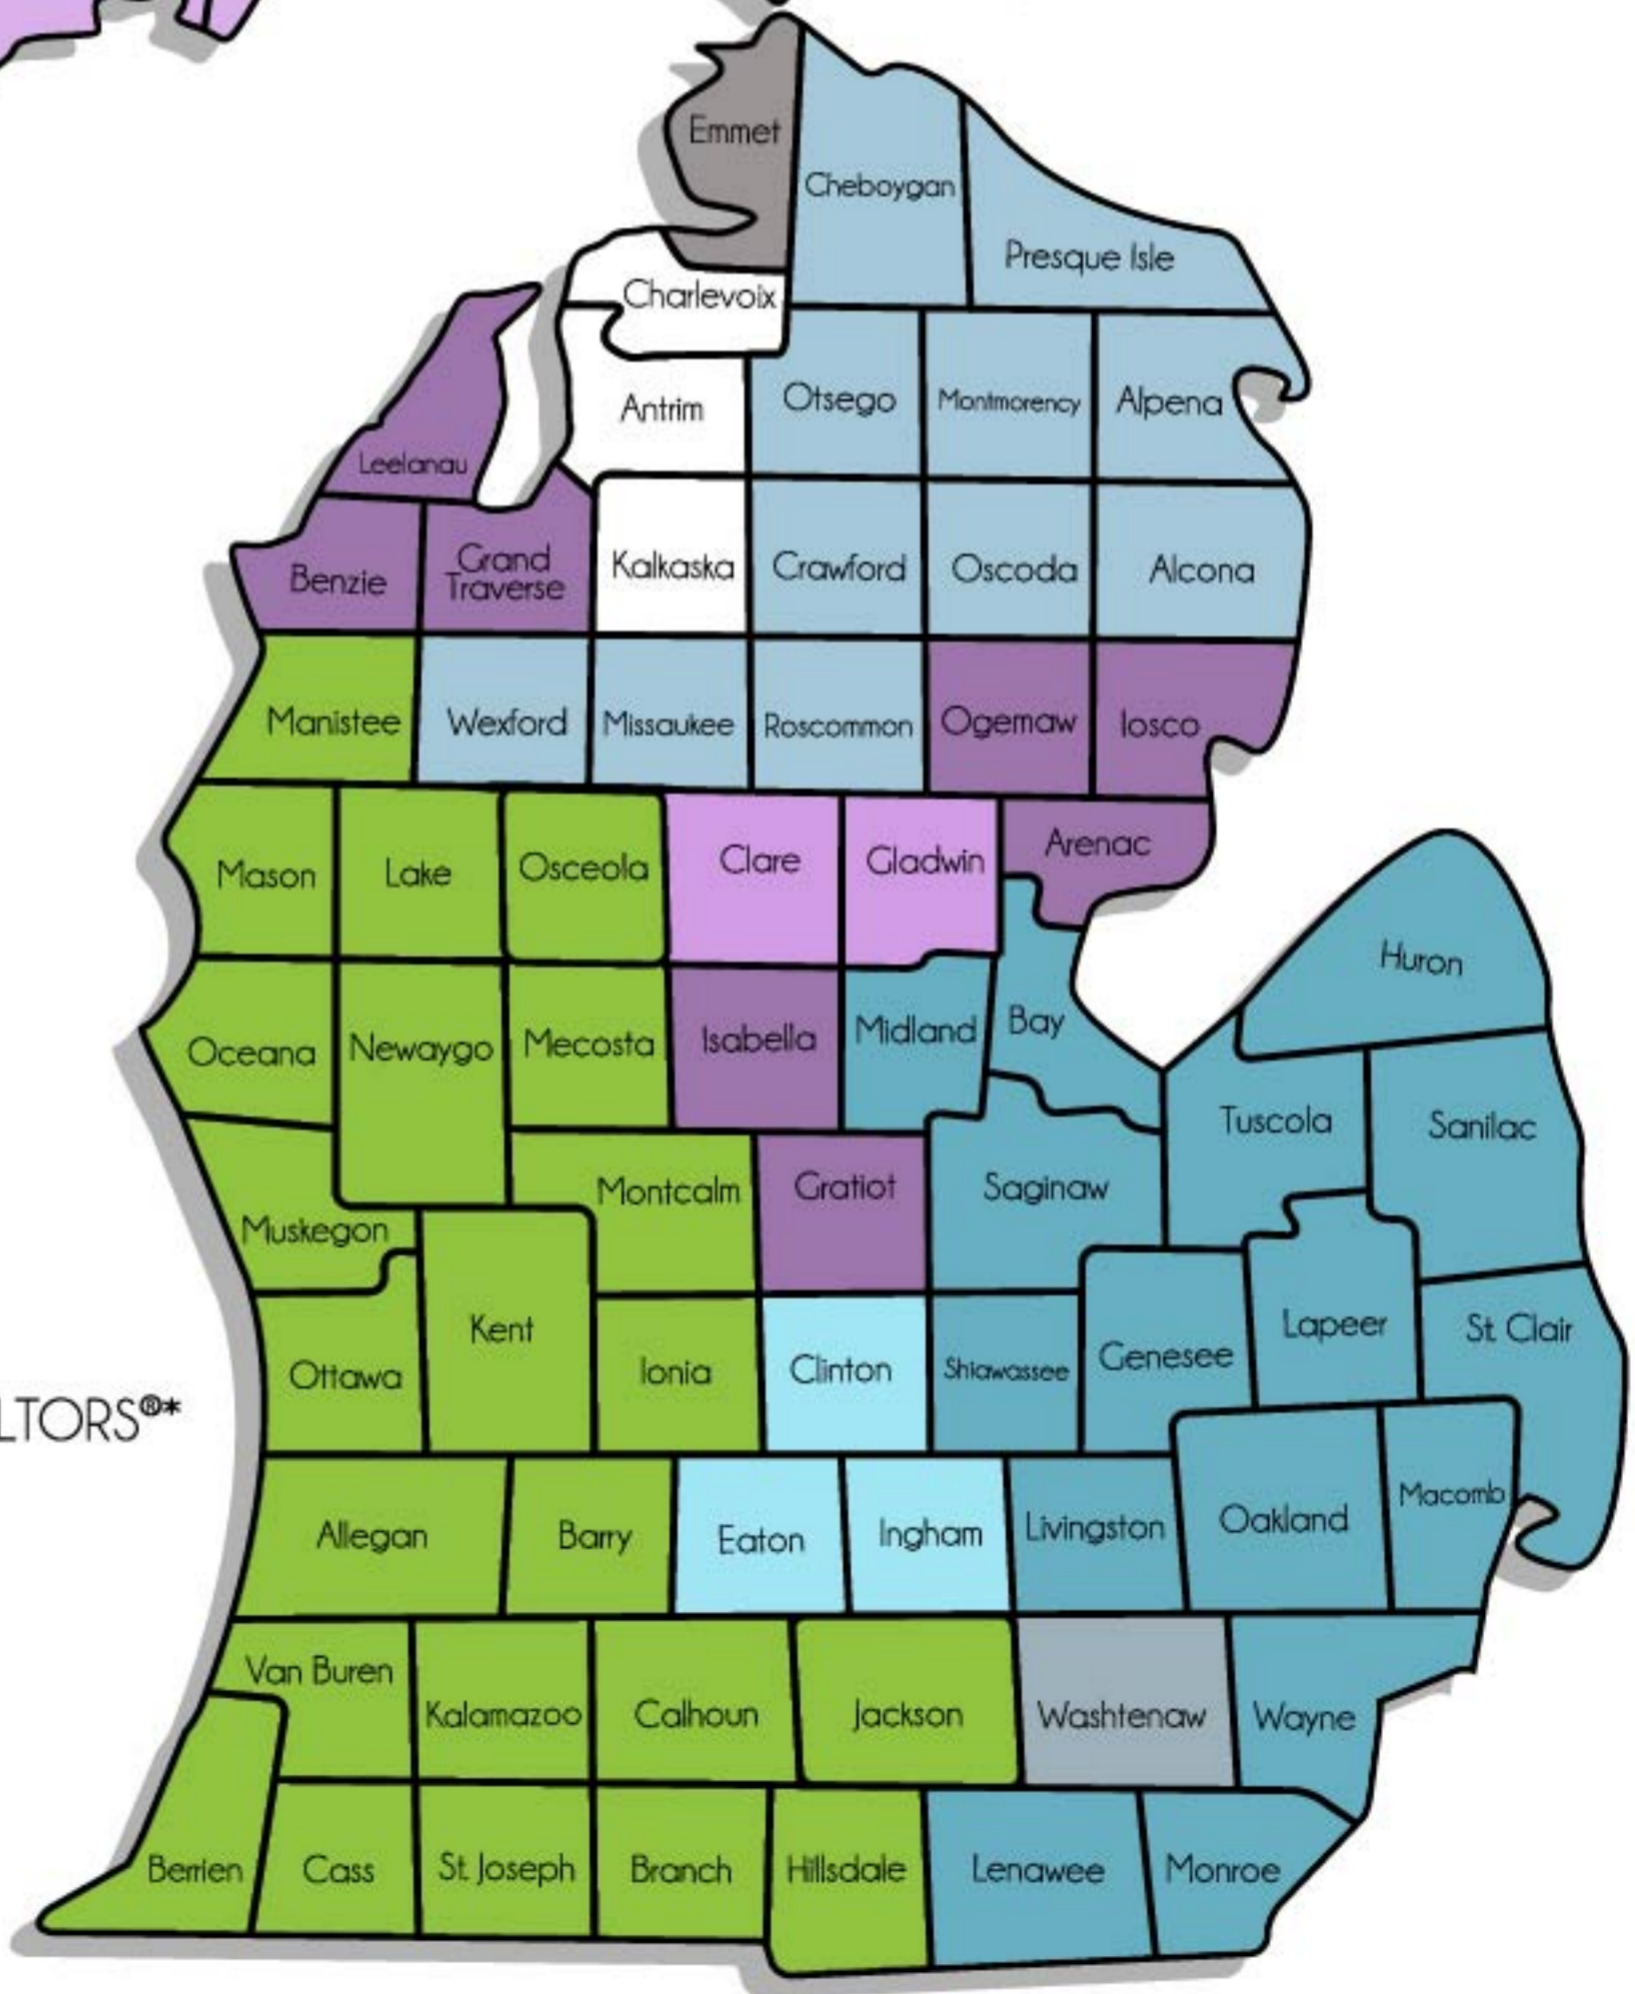

MLS ACCESS AND DATA-SHARING

- MichRIC
- ● ● ● Data In MichRIC Flex System
 - Greater Lansing Association of REALTORS®
 - RealComp MLS/ MiRealSource
 - Water Wonderland Board of REALTORS®*
 - Ann Arbor Area Association of REALTORS®
- ● ● Data in RPR
 - UP Association of REALTORS®*
 - Clare-Gladwin Board of REALTORS®*
 - Northern Great Lakes MLS*
- ● ● No Data Share
 - Charlevoix, Antrim, Kalkaska Association of REALTORS®*
 - Eastern UP Association of REALTORS®*
 - Emmet County Association of REALTORS®*

*Does NOT Include Compensation Sharing

Please Note: Jackson, Washtenaw (Ann Arbor), Wexford, Missaukee, and Roscommon County data is not currently in the system. COMING SOON